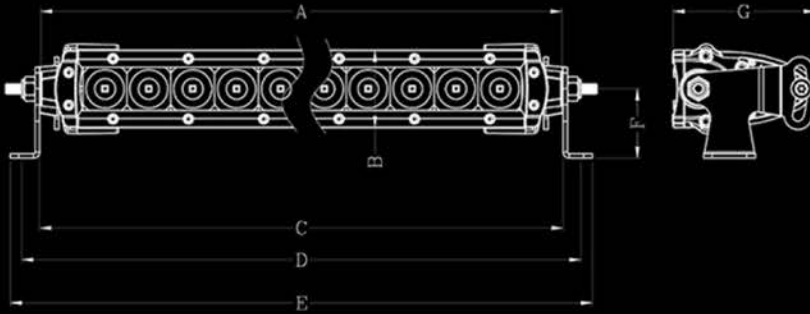

## SINGLE ROW LIGHTS

PT#	WIDTH IN.	STYLE	BEAM PATTERN	TOTAL WATTS	LUMENS
Z30CBCS12W140	30	CURVED	COMBO	140	9800
Z30CBCS12W200	40	CURVED	COMBO	200	14000
Z30CBCS12W240	50	CURVED	COMBO	240	16800

## POD LIGHTS

PT#	WIDTH IN.	STYLE	BEAM PATTERN	TOTAL WATTS	LUMENS
Z30BC14W20S	3	POD	SPOT	20	1600
Z30BC14W20	3	POD	FLOOD	20	1600
Z30BC14W16	3	POD	COMBO	20	1600

**ZROADZ**  
DYNAMIC LED MOUNTING SOLUTIONS

## SINGLE ROW LIGHT BAR

size	6"	10"	20"	30"	40"	50"
A	199.6mm	301.6mm	555.6mm	809.6mm	1063.6mm	1317.6mm
B	44.6mm	44.6mm	44.6mm	44.6mm	44.6mm	44.6mm
C	200.9mm	302.9mm	556.9mm	810.9mm	1064.9mm	1318.9mm
D	221.7mm	323.7mm	577.7mm	831.7mm	1085.7mm	1339.7mm
E	234.9mm	336.9mm	590.9mm	844.9mm	1098.9mm	1352.9mm
F	40mm	40mm	40mm	40mm	40mm	40mm
G	82.3mm	82.3mm	82.3mm	82.3mm	82.3mm	82.3mm
LED	6PCS	10PCS	20PCS	30PCS	40PCS	50PCS

## DOUBLE ROW LIGHT BAR

size	4"	6"	10"	20"	30"	40"	50"
A	83.4mm	83.4mm	83.4mm	83.4mm	83.4mm	83.4mm	83.4mm
B	88.6mm	88.6mm	88.6mm	88.6mm	88.6mm	88.6mm	88.6mm
C	65.7mm	65.7mm	65.7mm	65.7mm	65.7mm	65.7mm	65.7mm
D	140.0mm	190.8mm	292.4mm	546.4mm	800.4mm	1054.4mm	1308.4mm
E	141.0mm	191.8mm	293.4mm	547.4mm	801.4mm	1055.4mm	1309.4mm
F	201.3mm	252.1mm	353.7mm	607.7mm	861.7mm	1115.7mm	1369.7mm
LED	8PCS	12PCS	20PCS	40PCS	60PCS	80PCS	100PCS