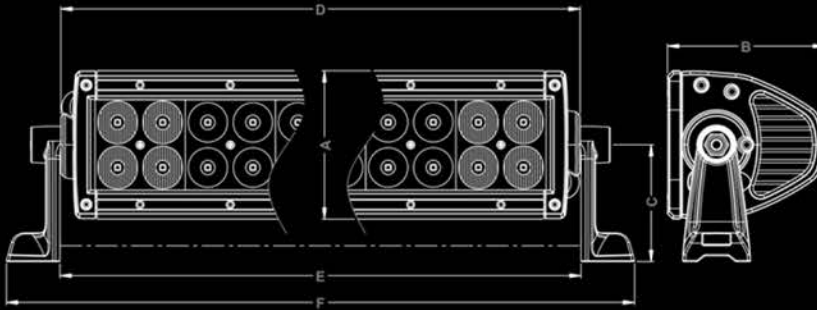

## SINGLE ROW LIGHTS

PT#	WIDTH IN.	STYLE	BEAM PATTERN	TOTAL WATTS	LUMENS
Z30CBCS12W140	30	CURVED	COMBO	140	9800
Z30CBCS12W200	40	CURVED	COMBO	200	14000
Z30CBCS12W240	50	CURVED	COMBO	240	16800

## POD LIGHTS

PT#	WIDTH IN.	STYLE	BEAM PATTERN	TOTAL WATTS	LUMENS
Z30BC14W20S	3	POD	SPOT	20	1600
Z30BC14W20	3	POD	FLOOD	20	1600
Z30BC14W16	3	POD	COMBO	20	1600

**ZROADZ**  
DYNAMIC LED MOUNTING SOLUTIONS

## SINGLE ROW LIGHT BAR

size	6"	10"	20"	30"	40"	50"
A	199.6mm	301.6mm	555.6mm	809.6mm	1063.6mm	1317.6mm
B	44.6mm	44.6mm	44.6mm	44.6mm	44.6mm	44.6mm
C	200.9mm	302.9mm	556.9mm	810.9mm	1064.9mm	1318.9mm
D	221.7mm	323.7mm	577.7mm	831.7mm	1085.7mm	1339.7mm
E	234.9mm	336.9mm	590.9mm	844.9mm	1098.9mm	1352.9mm
F	40mm	40mm	40mm	40mm	40mm	40mm
G	82.3mm	82.3mm	82.3mm	82.3mm	82.3mm	82.3mm
LED	6PCS	10PCS	20PCS	30PCS	40PCS	50PCS

## DOUBLE ROW LIGHT BAR

size	4"	6"	10"	20"	30"	40"	50"
A	83.4mm	83.4mm	83.4mm	83.4mm	83.4mm	83.4mm	83.4mm
B	88.6mm	88.6mm	88.6mm	88.6mm	88.6mm	88.6mm	88.6mm
C	65.7mm	65.7mm	65.7mm	65.7mm	65.7mm	65.7mm	65.7mm
D	140.0mm	190.8mm	292.4mm	546.4mm	800.4mm	1054.4mm	1308.4mm
E	141.0mm	191.8mm	293.4mm	547.4mm	801.4mm	1055.4mm	1309.4mm
F	201.3mm	252.1mm	353.7mm	607.7mm	861.7mm	1115.7mm	1369.7mm
LED	8PCS	12PCS	20PCS	40PCS	60PCS	80PCS	100PCS