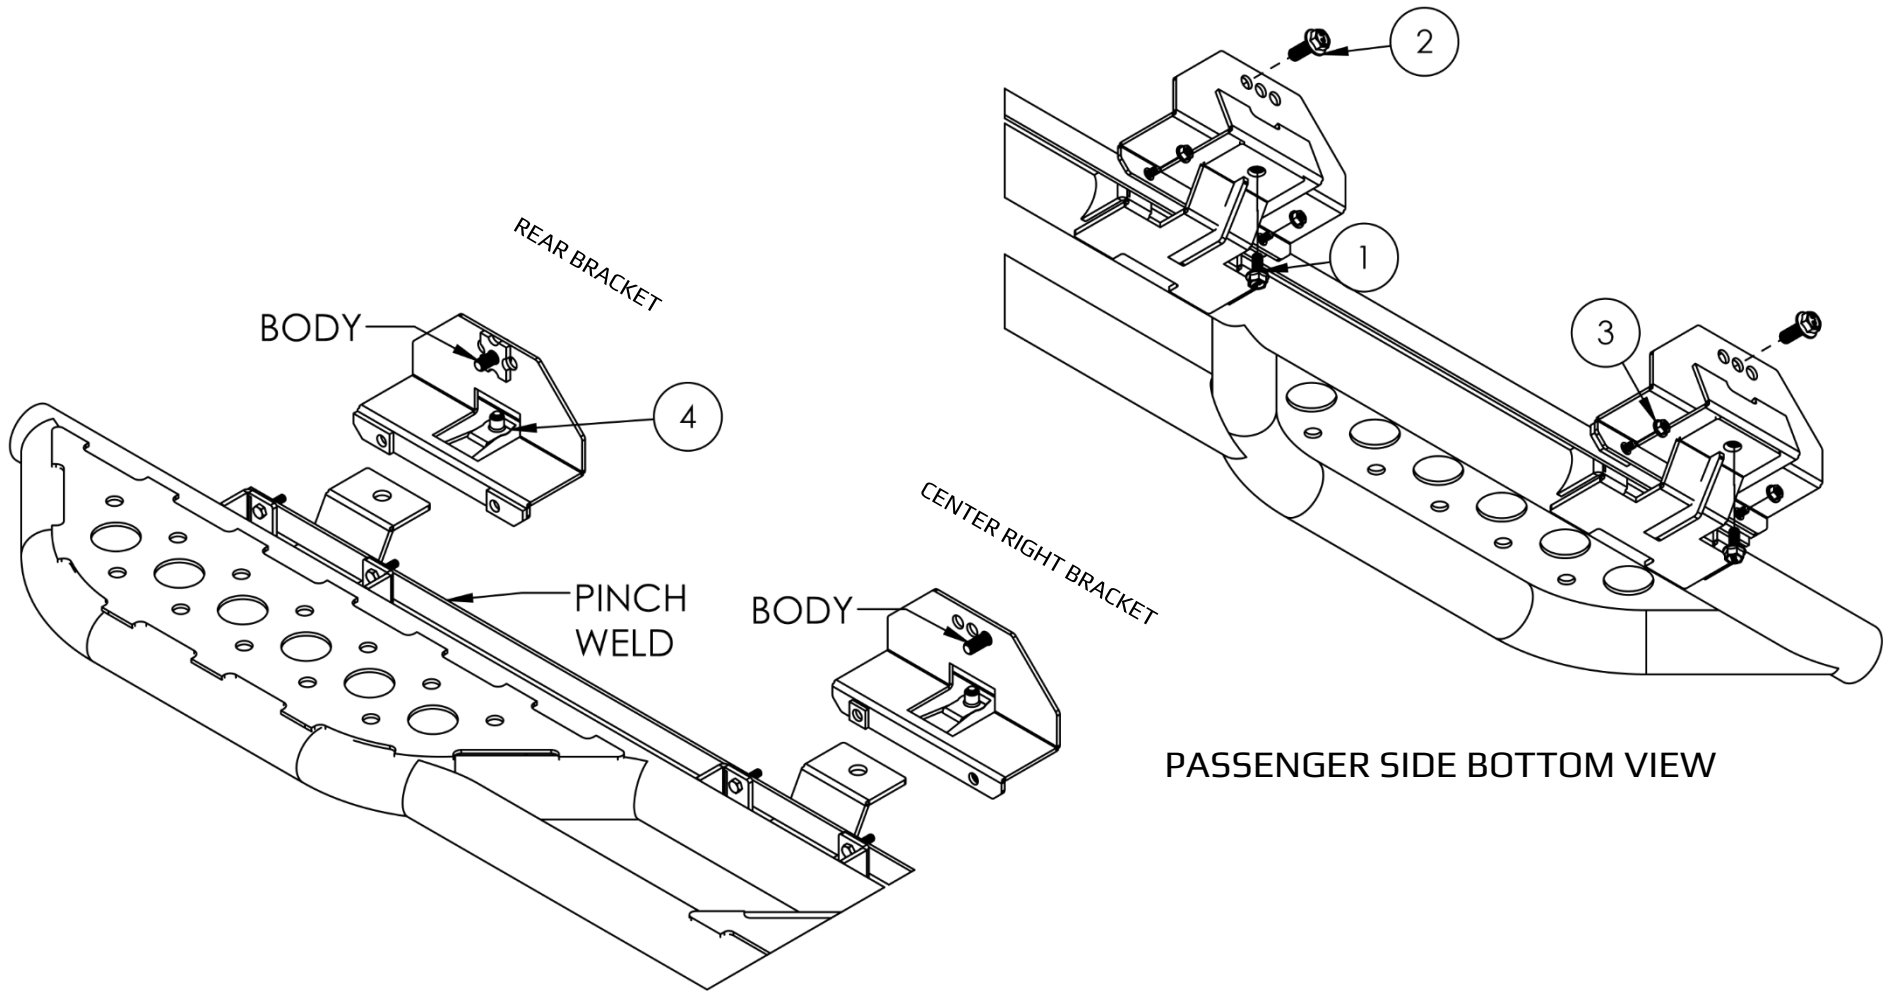

DRIVER SIDE

DRIVER SIDE BOTTOM VIEW

DRIVER SIDE TOP VIEW

Number	Description	Quantity
1	M8 x 1.25 MM, 25 MM LONG BOLT	4
2	M10 x 1.50 MM, 25 MM LONG BOLT	4
3	FLANGE LOCKNUT, M6 x 1 MM THREAD	12
4	CLIP-ON BARREL NUT, M8 x 1.25 MM	4

PASSENGER SIDE

PASSENGER SIDE TOP VIEW

PASSENGER SIDE BOTTOM VIEW