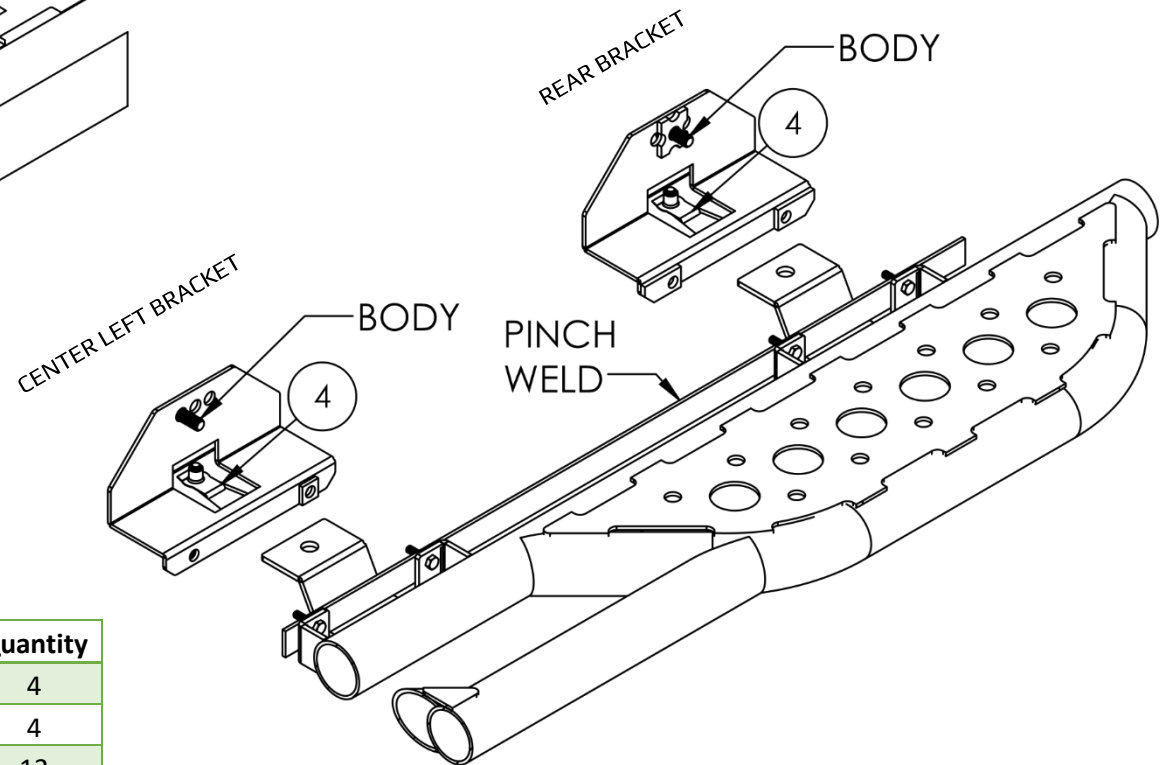

DRIVER SIDE

DRIVER SIDE BOTTOM VIEW

DRIVER SIDE TOP VIEW

Number	Description	Quantity
1	M8 x 1.25 MM, 25 MM LONG BOLT	4
2	M10 x 1.50 MM, 25 MM LONG BOLT	4
3	FLANGE LOCKNUT, M6 x 1 MM THREAD	12
4	CLIP-ON BARREL NUT, M8 x 1.25 MM	4

PASSENGER SIDE

PASSENGER SIDE TOP VIEW

PASSENGER SIDE BOTTOM VIEW