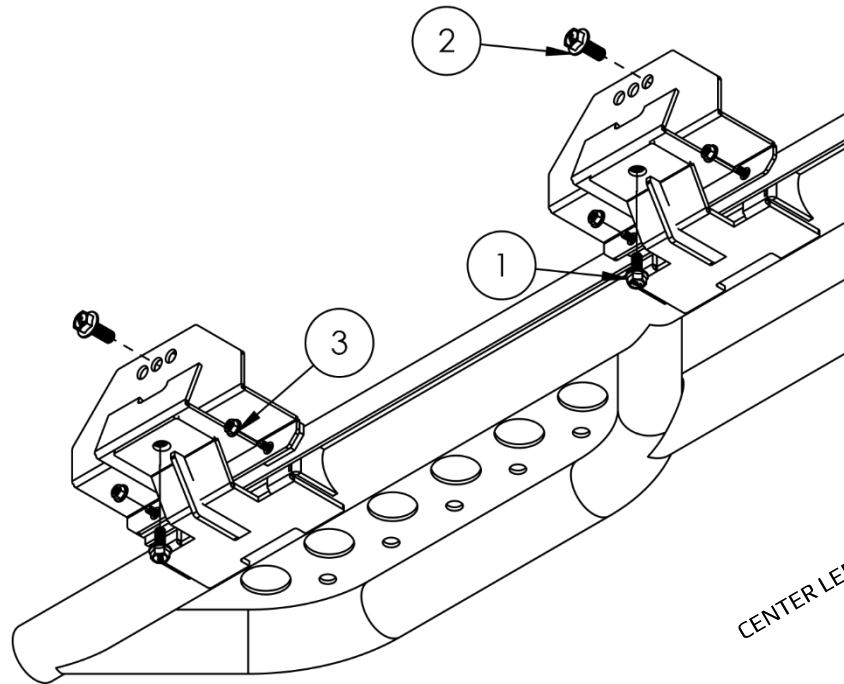

DRIVER SIDE

DRIVER SIDE BOTTOM VIEW

DRIVER SIDE TOP VIEW

Number	Description	Quantity
1	M8 x 1.25 MM, 25 MM LONG BOLT	4
2	M10 x 1.50 MM, 25 MM LONG BOLT	4
3	FLANGE LOCKNUT, M6 x 1 MM THREAD	12
4	CLIP-ON BARREL NUT, M8 x 1.25 MM	4

PASSENGER SIDE

PASSENGER SIDE TOP VIEW

PASSENGER SIDE BOTTOM VIEW